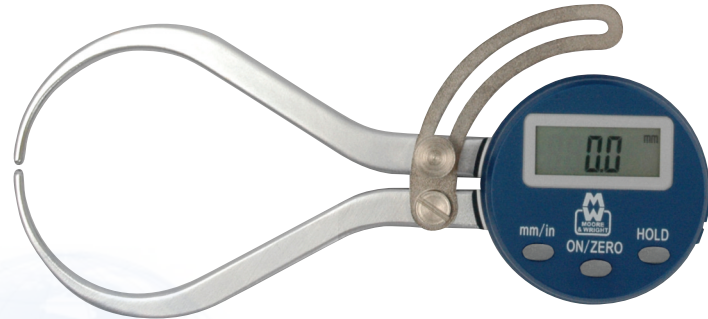

# Digitronic Inside / Outside Calipers

## Features

- Large LCD display
- Spring-loaded travel
- Alloy jaws, chrome finished
- Reading: inch/metric

Outside Caliper  
MW526DIG

Inside Caliper  
MW516DIG

## DIGITRONIC INSIDE / OUTSIDE CALIPERS

Code No	Range	Resolution
MW516DIG	12.7mm-150mm / 0.5-6"	0.1mm / 0.005"
MW526DIG	0-150mm / 0-6"	0.1mm / 0.005"