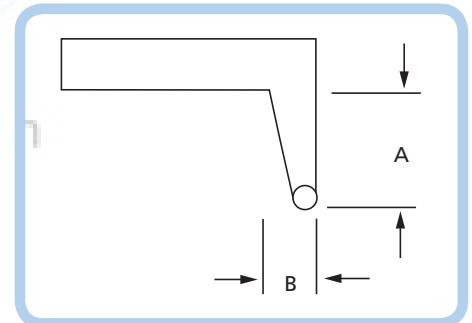

External Minor Caliper

External Calipers - Long Leg:

- Graduations 0.02mm
- Effective leg length 87mm
- Maximum groove depth = A / Minimum width = B

External Calipers - Short Leg:

- Graduations 0.01mm
- Effective leg length 39.7mm
- Maximum groove depth = A / Minimum width = B

MWCAE201M

MWCAE101M

EXTERNAL CALIPERS

Code No	Range	Depth - A	Width - B
EXTERNAL CALIPERS: Long Leg			
MWCAE201M	0-20mm	9.30mm	3.0mm
EXTERNAL CALIPERS: Short Leg			
MWCAE101M	0-10mm	9.30mm	3.0mm