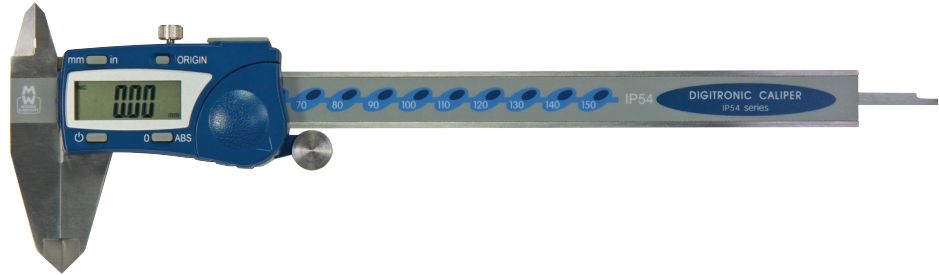

Digital Absolute Caliper 110-DABS Series

Features

- Absolute Measuring System
- RS232 Digimatic Output
- CR2032 Battery
- 4-way measurement
- Functions: mm/Inch conversion, on/off, data-output
- Digimatic RS232 Output
- Thumb wheel for fine adjustment

DIGITAL ABSOLUTE CALIPER

Code No	Range (mm)	Range (inch)	Resolution (mm)	Resolution (inch)	Accuracy (mm)	Accuracy (inch)
MW110-15DABS	150	6	0.01	0.0005	+/- .020	+/- .001
MW110-20DABS	200	8	0.01	0.0005	+/- .030	+/- .0015
MW110-30DABS	300	12	0.01	0.0005	+/- .030	+/- .0015

DATA CABLE

Code No	Description
MW-Y100/700USB	Data Cable-USB to suit all DABS products