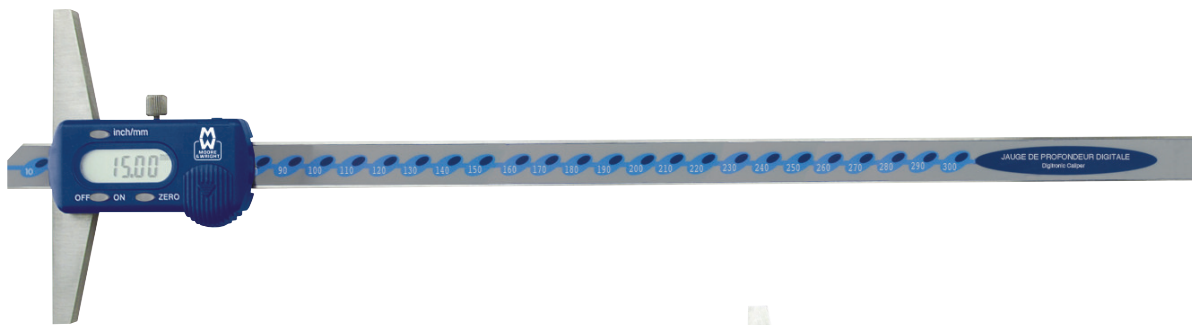

## Digital Depth Caliper 170-DB/DH Series

### Features

- Ground micro-lapped measuring surfaces
- Functions : mm / inch conversion, on / off, zero-setting, battery low indication
- Available with hook (H) or without hook (B)

### DEPTH CALIPER (Without Hook)

Code No	Range (mm)	Range (inch)	Resolution (mm)	Resolution (inch)	Size of Base (mm)
MW170-15DB	0-150	0-6	0.01	0.0005	100
MW170-20DB	0-200	0-8	0.01	0.0005	100
MW170-30DB	0-300	0-12	0.01	0.0005	150
MW170-30DB/100	0-300	0-12	0.01	0.0005	100

### DEPTH CALIPER (With Hook)

Code No	Range (mm)	Range (inch)	Resolution (mm)	Resolution (inch)	Size of Base (mm)
MW170-15DH	0-150	0-6	0.01	0.0005	100
MW170-20DH	0-200	0-8	0.01	0.0005	100
MW170-30DH	0-300	0-12	0.01	0.0005	100