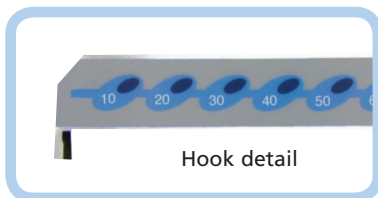

### Features

- Ground micro-lapped measuring surfaces
- Functions : mm / inch conversion, on / off, zero-setting, battery low indication
- Available with hook (H) or without hook (B)

### DEPTH CALIPER (Without Hook)

Code No	Range (mm)	Range (inch)	Resolution (mm)	Resolution (inch)	Size of Base (mm)
MW170-15DB	0-150	0-6	0.01	0.0005	100
MW170-20DB	0-200	0-8	0.01	0.0005	100
MW170-30DB	0-300	0-12	0.01	0.0005	150
MW170-30DB/100	0-300	0-12	0.01	0.0005	100

Note: Hook width: 2mm