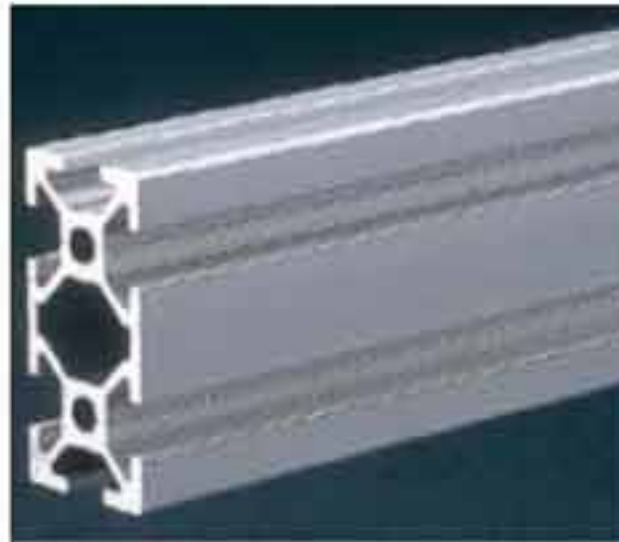

Aluminium Profile Slot 6 mm

AL-2020

AL-2040

AL-2060

AL-2080

AL- 4040*2S

AL- 4060*2S

Aluminium Profile Slot 6 mm