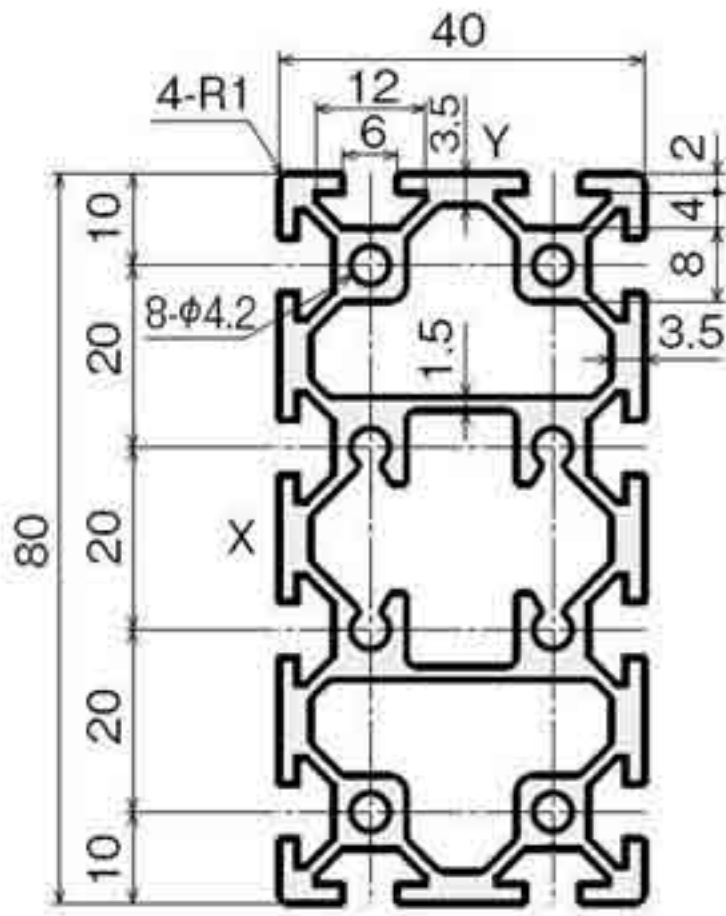

Aluminium Profile Slot 6 mm

AL-4080*2S