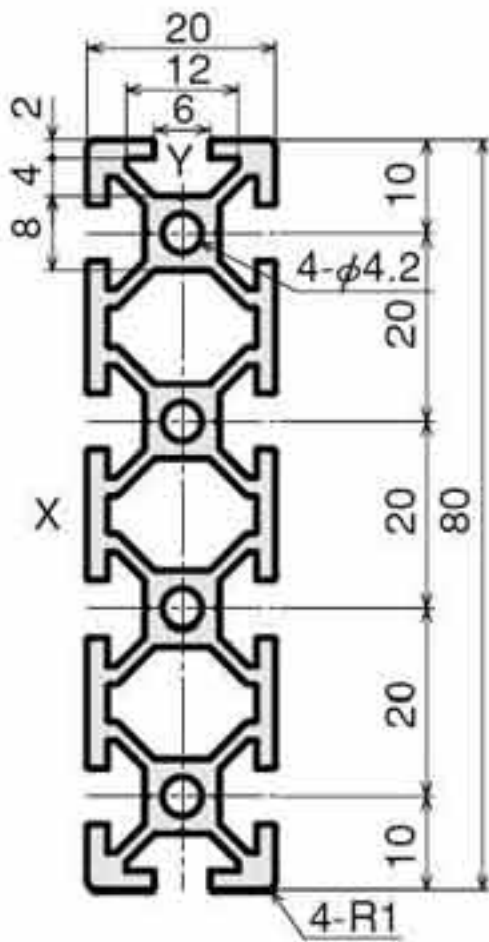

Aluminium Profile Slot 6 mm

AL-2020

AL-2040

AL-2060

AL-2080

AL- 4040*2S

AL- 4060*2S

Aluminium Profile Slot 6 mm

AL-30x30

AL-3060

AL-3090

AL-30120

AL- 6060*2S

AL- 6090

Aluminium Profile Slot 8 mm

AL-60120

AL-3030*2H

Aluminium Profile Slot 10 mm

AL- 4040

AL- 4080

AL- 8080

AL- 40160

AL- 80160

AL- 4080*1F

Aluminium Profile Slot 10 mm

AL- 4040*1F

AL- 4040*2F

AL- 4040*3F

AL- 4040*2H

AL- 4040*R

Aluminium Profile Slot 10 mm

AL- 4545