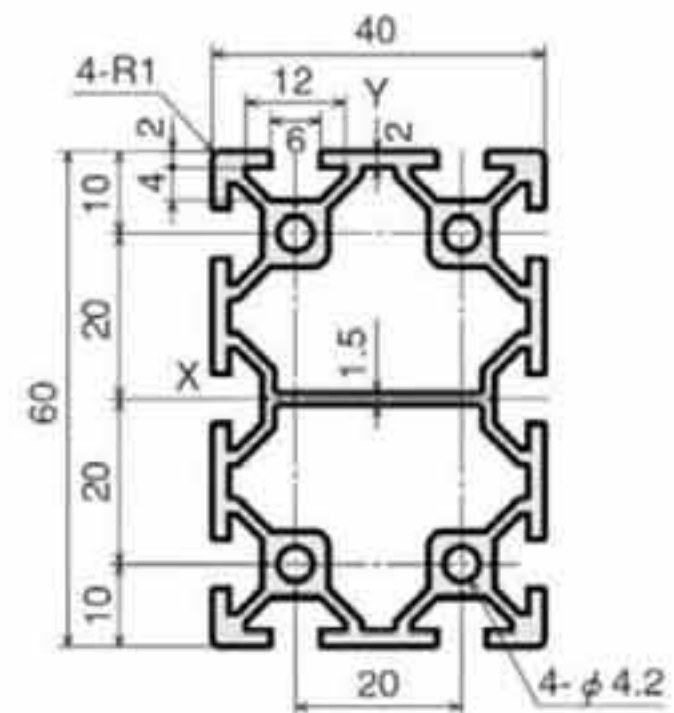

Aluminium Profile Slot 6 mm

AL-2020

AL-2040

AL-2060

AL-2080

AL- 4040*2S

AL- 4060*2S

Aluminium Profile Slot 6 mm

AL-3030*2H

Aluminium Profile Slot 10 mm

AL- 4040

AL- 4080

AL- 8080

AL- 40160

AL- 80160

AL- 4080*1F

Aluminium Profile Slot 10 mm

AL- 4040*1F

AL- 4040*2F

AL- 4040*3F

AL- 4040*2H

AL- 4040*R

Aluminium Profile Slot 10 mm

AL- 4545

AL- 4590

AL-9090

AL- 45180

AL- 90180

AL- 4590*1F

Aluminium Profile Slot 10 mm

AL- 4545*1F

AL- 4545*2F