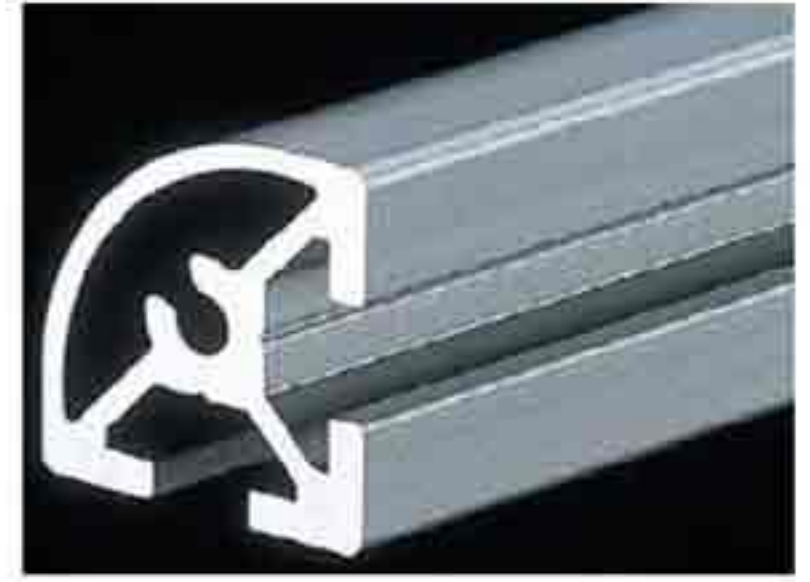

Aluminium Profile Slot 6 mm

AL-2020*R