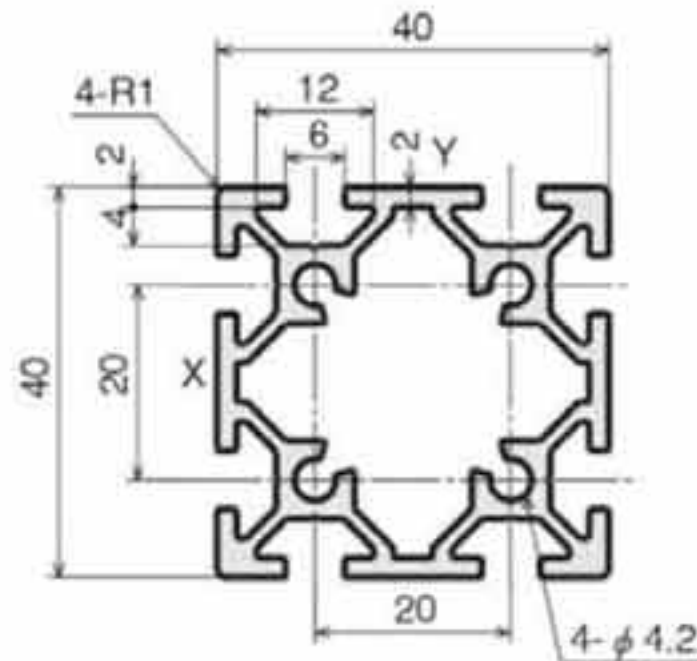

Aluminium Profile Slot 6 mm

AL-2020

AL-2040

AL-2060

AL-2080

AL- 4040*2S

AL- 4060*2S

Aluminium Profile Slot 6 mm

AL-3030*2H

Aluminium Profile Slot 10 mm

AL- 4040

AL- 4080

AL- 8080

AL- 40160

AL- 80160

AL- 4080*1F

Aluminium Profile Slot 10 mm

AL- 4040*1F

AL- 4040*2F

AL- 4040*3F

AL- 4040*2H

AL- 4040*R

Aluminium Profile Slot 10 mm

AL- 4545

AL- 4590

AL-9090

AL- 45180

AL- 90180

AL- 4590*1F

Aluminium Profile Slot 10 mm

AL- 4545*1F

AL- 4545*2F