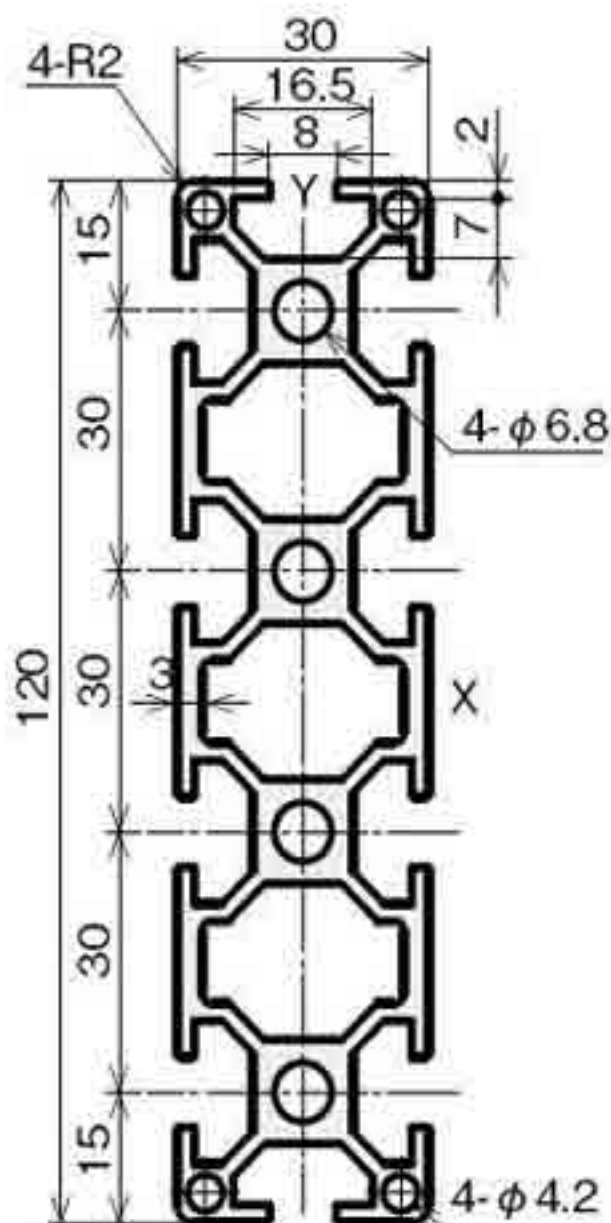

Aluminium Profile Slot 6 mm

AL-2020

AL-2040

AL-2060

AL-2080

AL- 4040*2S

AL- 4060*2S

Aluminium Profile Slot 6 mm

AL-30x30

AL-3060

AL-3090

AL-30120

AL- 6060*2S

AL- 6090

Aluminium Profile Slot 8 mm

AL-60120

AL-3030*2H

Aluminium Profile Slot 10 mm

AL- 4040

AL- 4080

AL- 8080

AL- 40160

AL- 80160

AL- 4080*1F

Aluminium Profile Slot 10 mm

AL- 4040*1F

AL- 4040*2F

AL- 4040*3F

AL- 4040*2H

AL- 4040*R

Aluminium Profile Slot 10 mm

AL- 4545