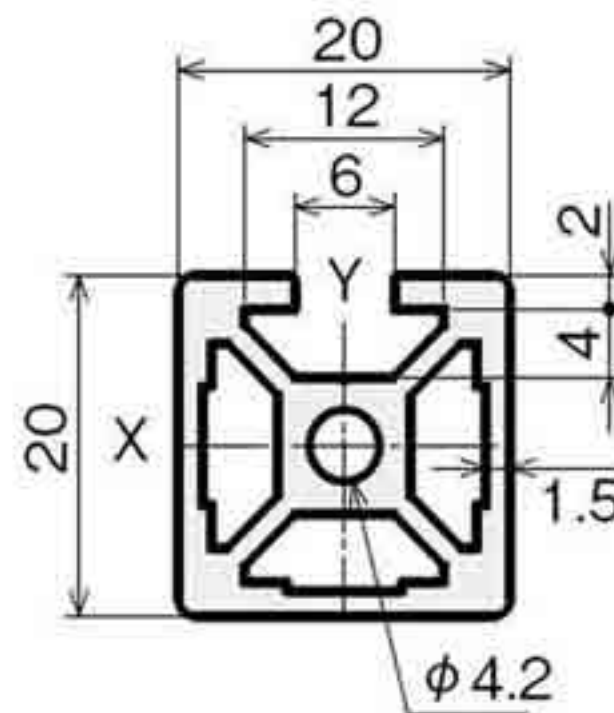

AL-2020*3F