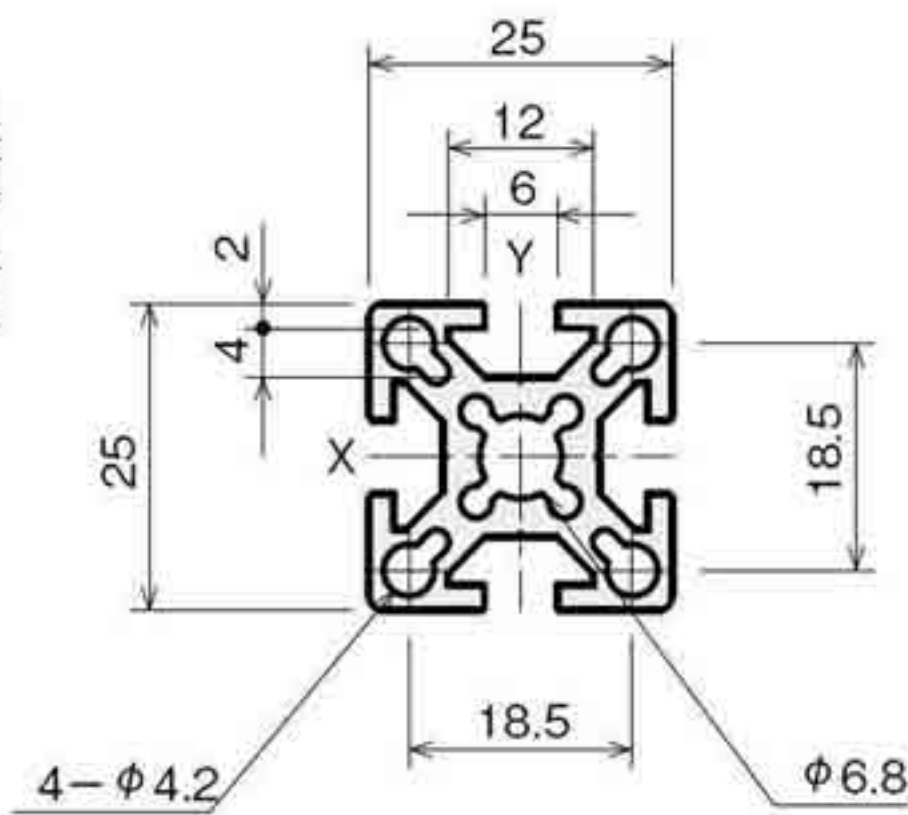

Aluminium Profile Slot 6 mm

AL-2525