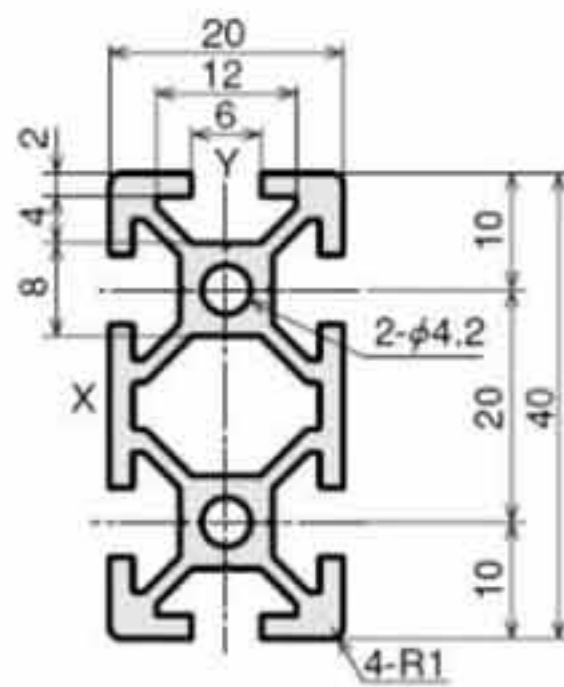

Aluminium Profile Slot 6 mm

AL-2020

AL-2040

AL-2060

AL-2080

AL- 4040*2S

AL- 4060*2S

Aluminium Profile Slot 6 mm

AL-3030*2H

Aluminium Profile Slot 10 mm

AL- 4040

AL- 4080

AL- 8080

AL- 40160

AL- 80160

AL- 4080*1F

Aluminium Profile Slot 10 mm

AL- 4040*1F

AL- 4040*2F

AL- 4040*3F

AL- 4040*2H

AL- 4040*R

Aluminium Profile Slot 10 mm

AL- 4545

AL- 4590

AL-9090

AL- 45180

AL- 90180

AL- 4590*1F

Aluminium Profile Slot 10 mm

AL- 4545*1F

AL- 4545*2F