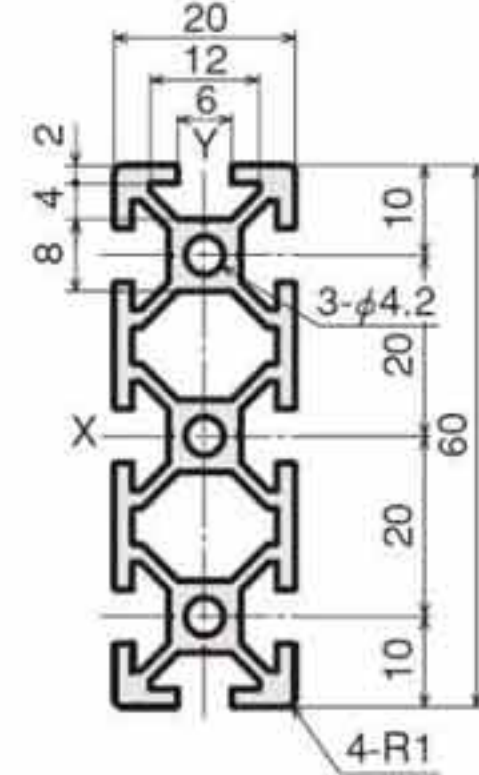

Aluminium Profile Slot 6 mm

AL-2020

AL-2040

AL-2060

AL-2080

AL- 4040*2S

AL- 4060*2S

Aluminium Profile Slot 6 mm

AL-30x30

AL-3060

AL-3090

AL-30120

AL- 6060*2S

AL- 6090

Aluminium Profile Slot 8 mm

AL-60120

AL-3030*2H

Aluminium Profile Slot 10 mm

AL- 4040

AL- 4080

AL- 8080

AL- 40160

AL- 80160

AL- 4080*1F

Aluminium Profile Slot 10 mm

AL- 4040*1F

AL- 4040*2F

AL- 4040*3F

AL- 4040*2H

AL- 4040*R

Aluminium Profile Slot 10 mm

AL- 4545