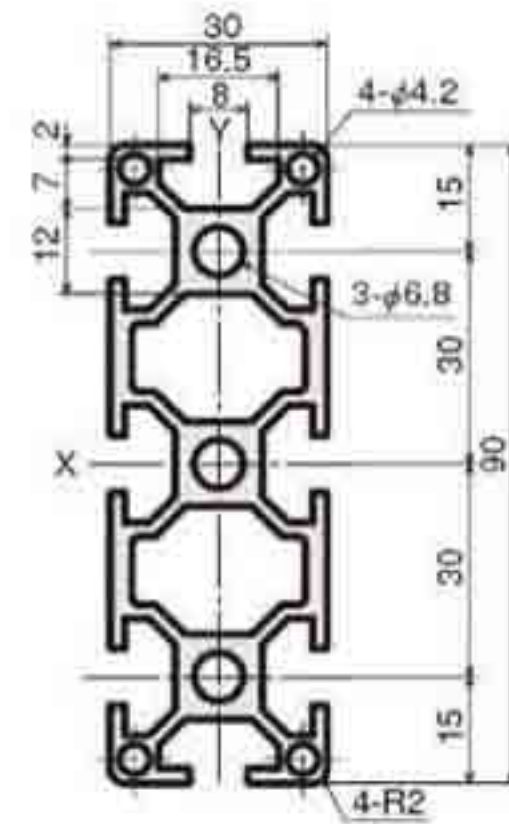

Aluminium Profile Slot 6 mm

AL-2020

AL-2040

AL-2060

AL-2080

AL- 4040*2S

AL- 4060*2S

Aluminium Profile Slot 6 mm

AL-4080*2S

AL-2525

AL-2020*R

AL-2020*1F

AL-2020*2F

AL-2020*3F

AL-2020*2H

Aluminium Profile Slot 8 mm

AL-30x30

AL-3060

AL-3090

AL-30120

AL- 6060*2S

AL- 6090

Aluminium Profile Slot 8 mm

AL-60120

Aluminium Profile Slot 10 mm

AL- 4040*1F

AL- 4040*2F

AL- 4040*3F

AL- 4040*2H

AL- 4040*R

Aluminium Profile Slot 10 mm

AL- 4545