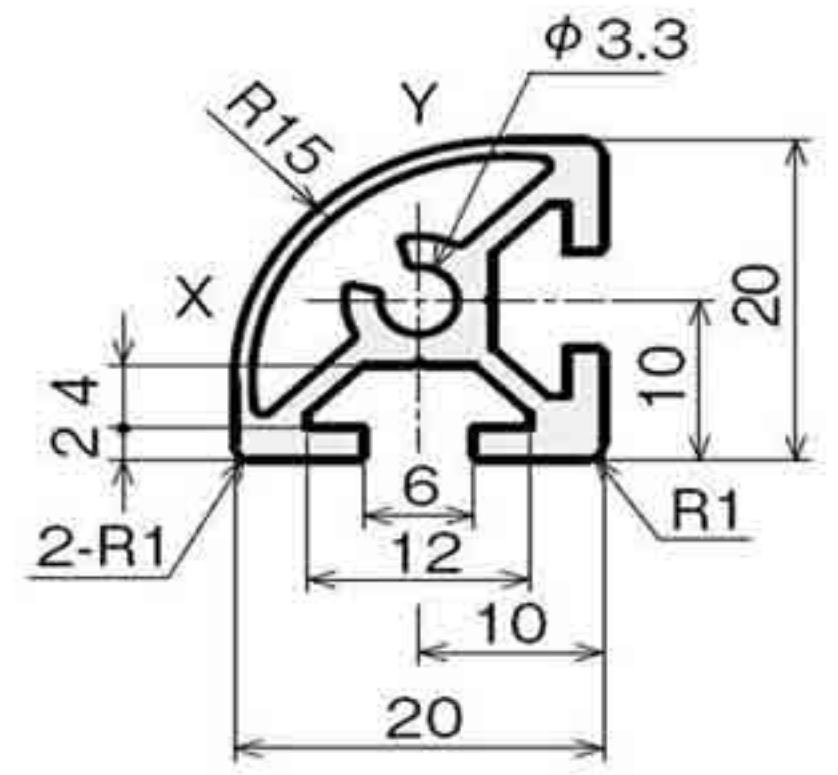

Aluminium Profile Slot 6 mm

AL-2020*R