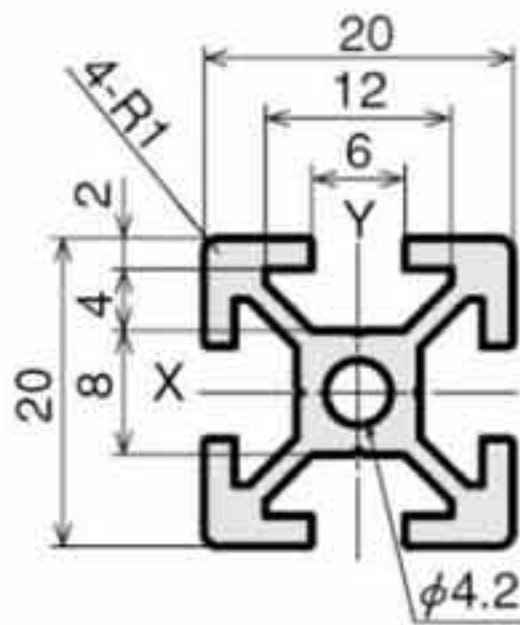

Aluminium Profile Slot 6 mm

AL-2020

AL-2040

AL-2060

AL-2080

AL- 4040*2S

AL- 4060*2S

Aluminium Profile Slot 6 mm