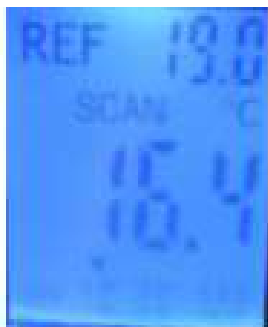

# IR THERMOMETER WITH WARNING

Model :1030-2120

### \*SPECIFICATIONS\*

Response Time:	≤0.8S
Emissivity:	fixed
Temperature accuracy:	Range -35-0°C (±3°C)
Range:	0-550°C (2°C or ±1.5%)
Distance to Spot Ratio:	12:1
Temperature range:	-35 to 550°C
Laser target pointer:	single dot
Display :	color display
Power /Power Life:	9V/about 12 hours
Storage Temperature:	-20 to 50°C